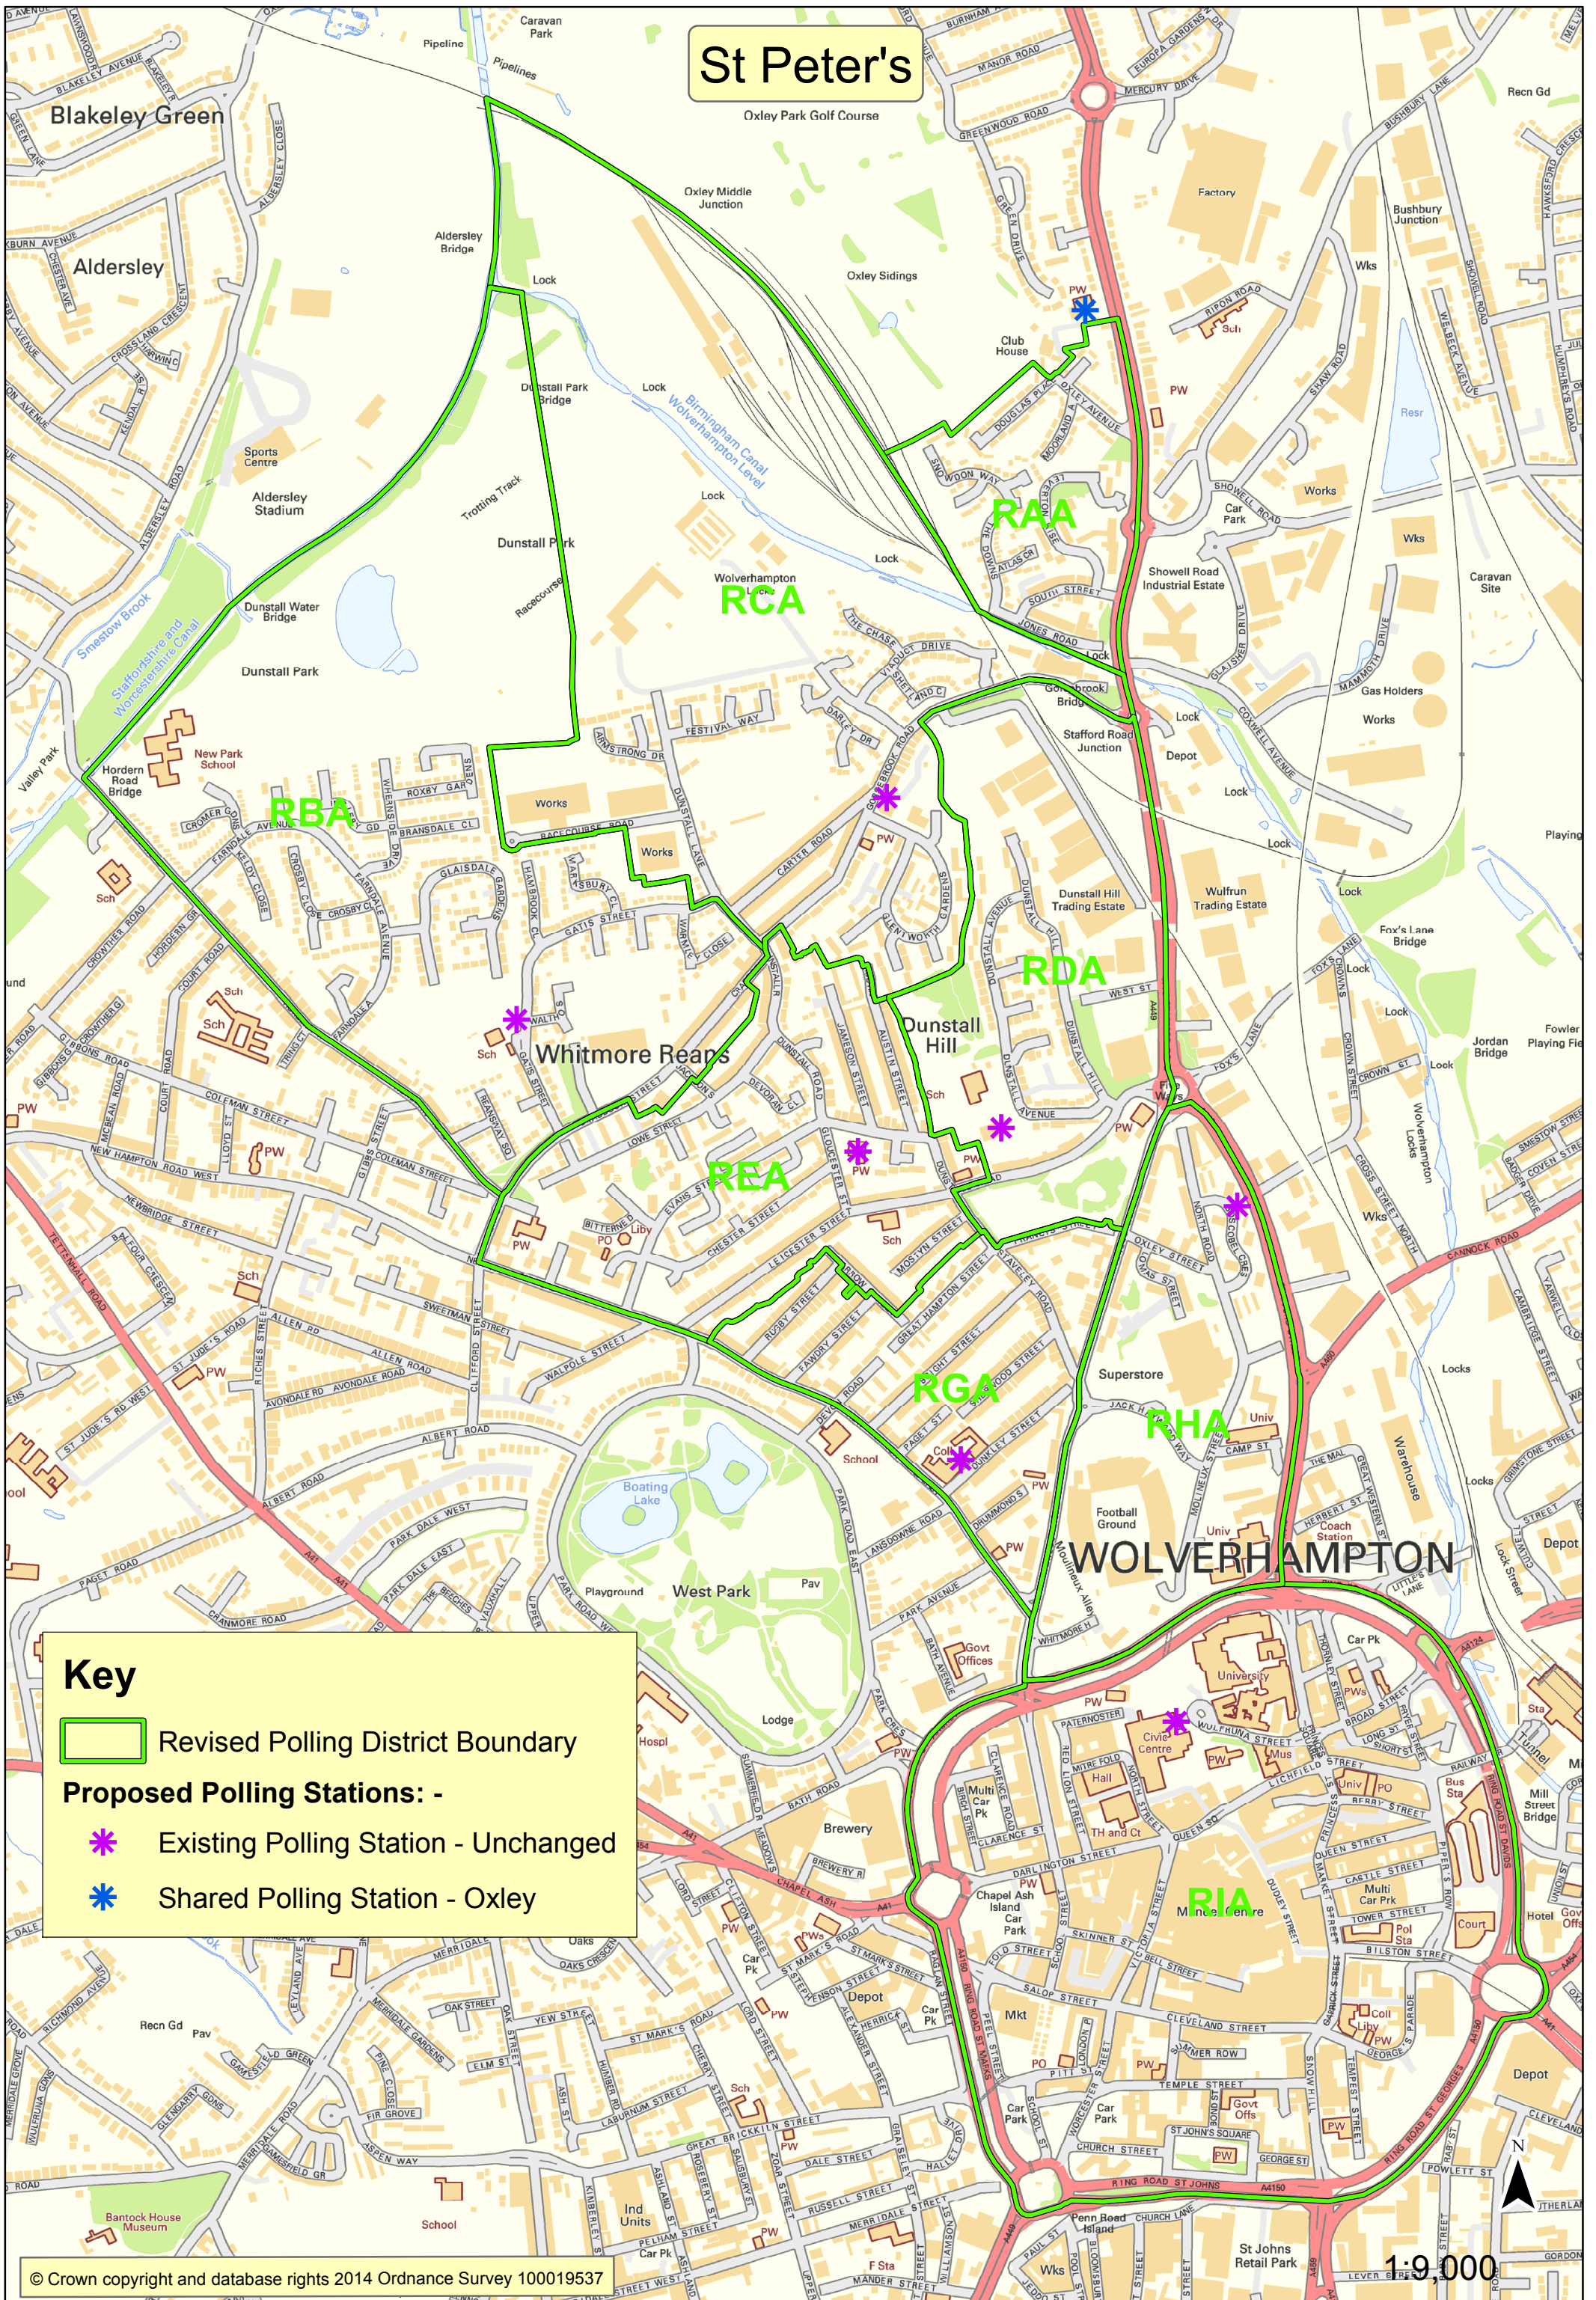

St Peter's

Oxley Park Golf Course

Key

 Revised Polling District Boundary

Proposed Polling Stations: -

 Existing Polling Station - Unchanged

 Shared Polling Station - Oxley